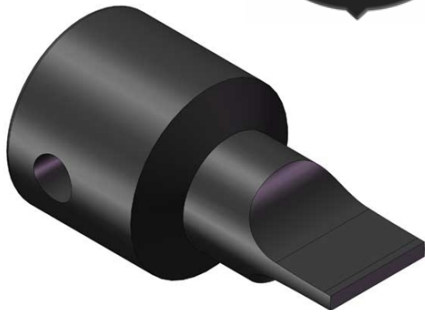

BED KNIFE SCREW TOOL

Toro R51-0880
Jacobsen R101272T

$49+gst

TURF EQUIPMENT
New Zealand (2008) Ltd

www.turfequipment.co.nz

Phone Ian

0800 887 337

ian@turfequipment.co.nz